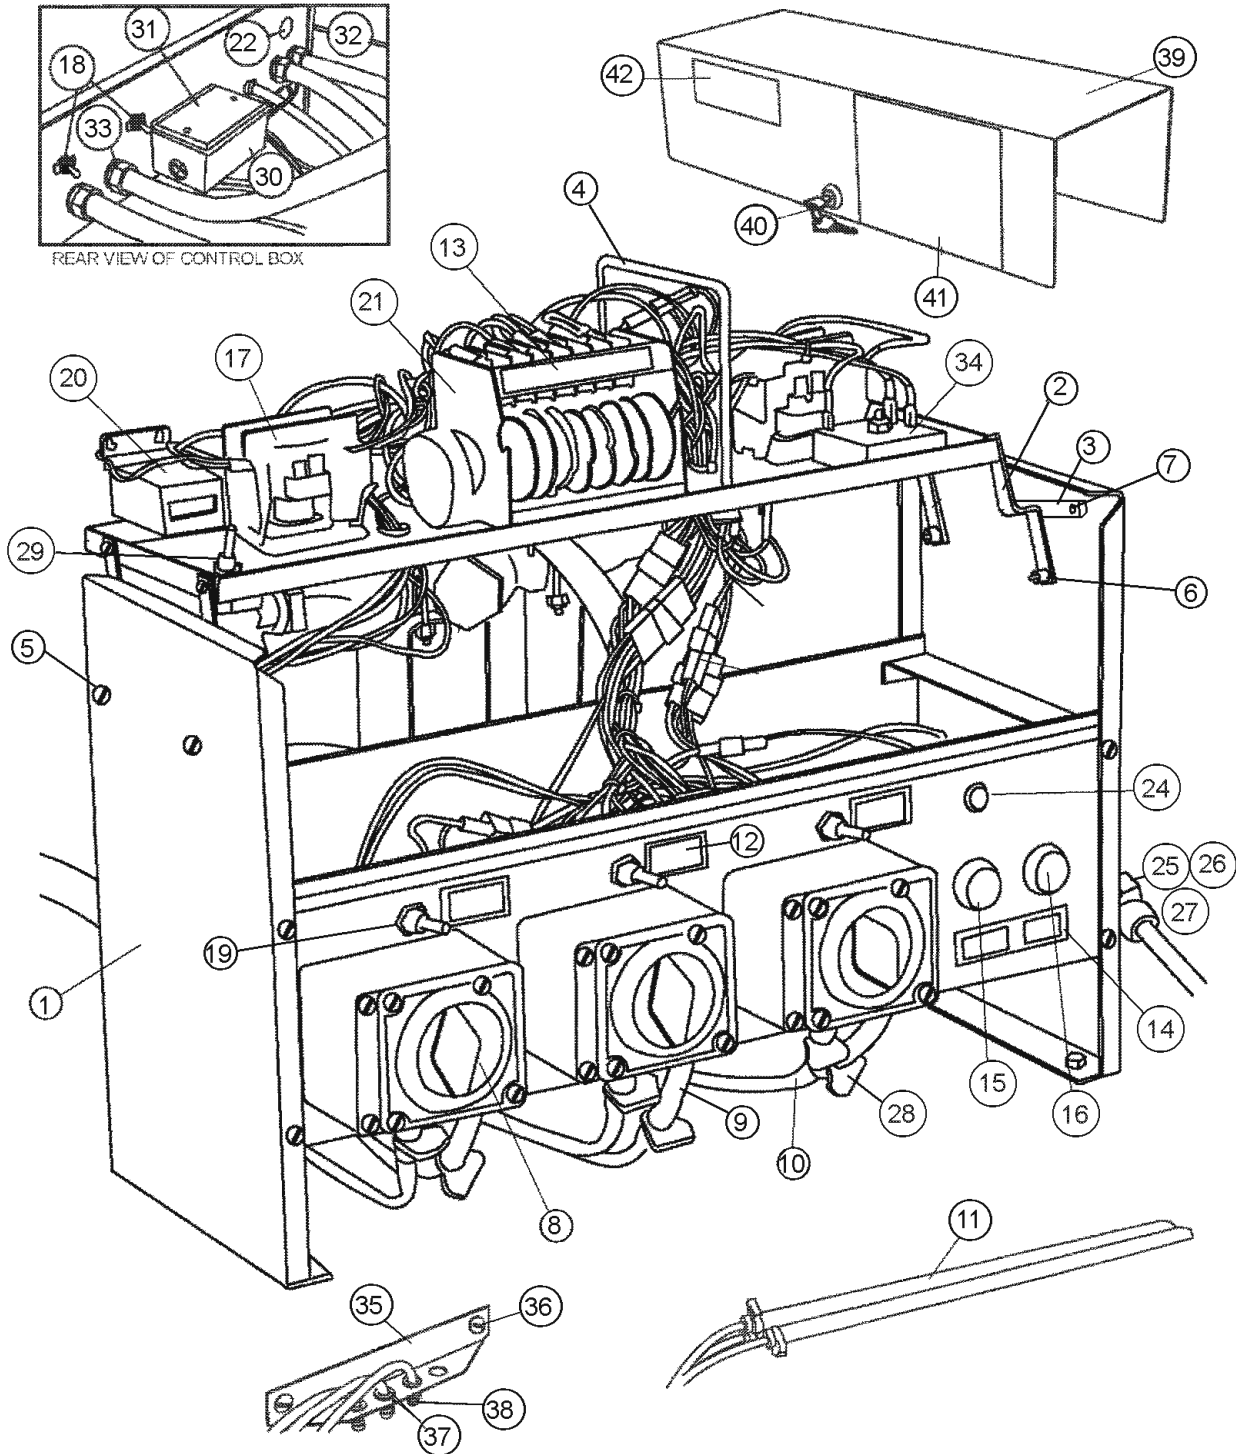

063-2100

Recirculating Pump Assembly LH
5-AG-S

American Dish Service

Ref. No.	Part No.	No. Req.	Description
1	091-1001	1	Motor, 1 ½ HP
2	082-6301	1	Rear Housing
3	092-2001	1	Seal Assembly
4	082-6303	1	Impeller, 5-vane
5	089-6303	1	Gasket
6	082-6302	1	Front Housing (Pump Cover)
7	085-6323	1	Discharge Pipe Weldment, 5-AG-S
8	092-1144	1	Pipe Plug, 3/8", SS
9	092-1002	1	Petcock 1/8"
10	092-1145	1	Pipe Plug, 1/8" SS
11	098-1507	2	Bolt, HH, SS, 5/16-18 x 7/8"
N/S	098-1510	2	Bolt, 5/16-18 x 1 ¼", HH, SS
12	098-2503	4	Washer, Copper 5/16"
13	098-1607	4	Bolt, 3/8-16 x 7/8" HH SS
14	085-6321	1	Pump Pipe, Suction
15	093-1039	2	Rubber Sleeve, Suction Tube Kit
16	098-9038	4	Clamp, Suction Tube Sleeve
17	085-6322	1	Suction Tube, 5-AG-S
18	098-1426	2	Bolt, ¼-20 x ¾", HH, SS
19	085-6408	1	Motor Plate
20	098-2404	6	Washer, ¼", SS
21	098-1434	1	Bolt, ¼-20 x 2", HH, SS
22	098-2507	3	Locknut, ¼-20, SS
Rep.	088-1012		Pump Assembly Through Impeller (Needs Gasket 089-6303)

063-2400

Recirculating Pump Assembly
RH 5-AG-S

American Dish Service

Ref. No.	Part No.	No. Req.	Description
1	091-1001	1	Motor, 1 ½ HP
2	082-6301	1	Rear Housing
3	092-2001	1	Seal Assembly
4	082-6303	1	Impeller, 5-vane
5	089-6303	1	Gasket
6	082-6302	1	Front Housing (Pump Cover)
7	085-6323	1	Discharge Pipe Weldment, 5-AG-S
8	092-1144	1	Pipe Plug, 3/8", SS
9	092-1002	1	Petcock 1/8"
10	092-1145	1	Pipe Plug, 1/8", SS
11	098-1507	2	Bolt, HH, SS, 5/16-18 x 7/8"
N/S	098-1510	2	Bolt, 5/16-18 x 1 ¼", HH, SS
12	098-2503	4	Washer, Copper 5/16"
13	098-1607	4	Bolt, 3/8-16 x 7/8" HH SS
14	085-6321	1	Pump Pipe, Suction
15	093-1039	2	Rubber Sleeve, Suction Tube Kit
16	098-9038	4	Clamp, Suction Tube Sleeve
17	085-6322	1	Suction Tube, 5-AG-S
18	098-1426	2	Bolt, ¼-20 x ¾", HH, SS
19	085-6408	1	Motor Plate
20	098-2404	6	Washer, ¼", SS
21	098-1434	1	Bolt, ¼-20 x 2", HH, SS
22	098-2507	3	Locknut, ¼-20, SS
Rep.	088-1012		Pump Assembly Through Impeller (Needs Gasket 089-6303)